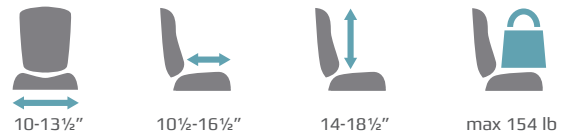

The seat can be tilted and the back can be angled. The Flamingo can therefore assist special needs children with their seating posture. The Flamingo is easy to clean and facilitates personal hygiene. It is adjustable in height and it can be placed over the toilet or can be used with a pan.

As standard the Flamingo seat is delivered with a narrow open backrest. For more support for the trunk either swing-away side supports can be mounted or upholstered sides which surround and support the shoulders can be used.

Tilt in space and back recline

Tilts and reclines for the child's comfort and positioning