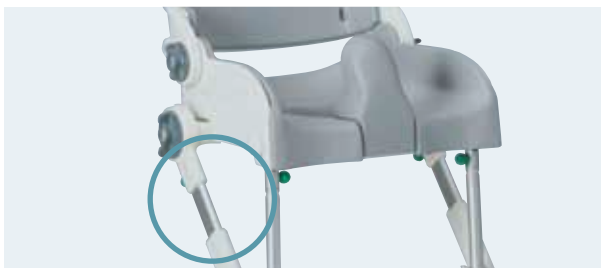

Height adjustable frame

Adjusts to fit the height of the carer