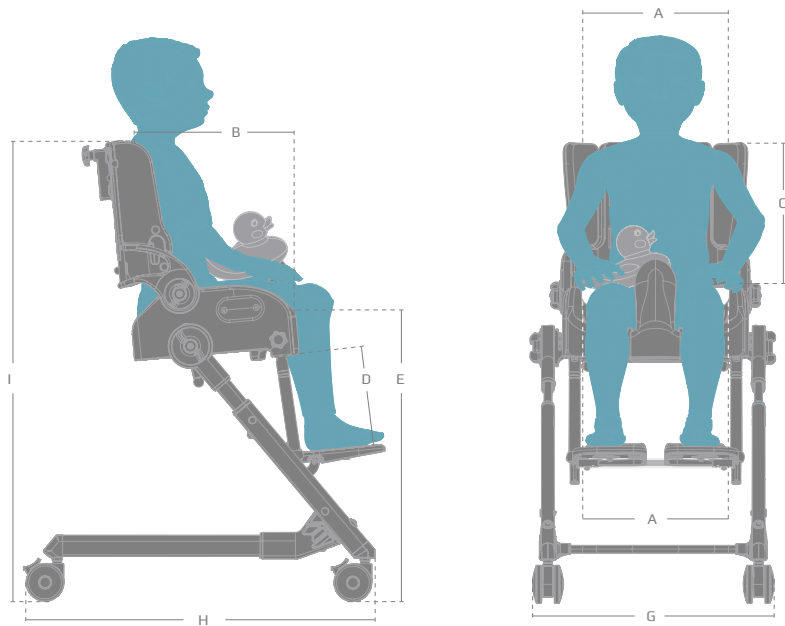

# Flamingo<sup>TM</sup>

The Flamingo is a toilet/bathing chair. It is available in 4 sizes and is suitable for children and youngsters

The seat can be tilted and the back can be angled. The Flamingo can therefore assist special needs children with their seating posture. The Flamingo is easy to clean and facilitates personal hygiene. It is adjustable in height and it can be placed over the toilet or can be used with a pan.

## Cross bar

The cross bar is curved to fit around different commode designs

Curved

## Measurements

	Size 1	Size 2	Size 3	Size 4
Seat width (A)	25 cm (10")	28 cm (11")	32 cm (12½")	34 cm (13")
Seat depth (B)	24 cm (9½")	29 cm (11½")	34 cm (13¼")	40 cm (15½")
Back height (C)	36 cm (14")	38 cm (14¾")	41 cm (16")	47 cm (18½")
Lower leg length (D)	18-26 cm (7-10")	25-35 cm (9¾-13½")	30-40 cm (11¾-15½")	30-40 cm (11¾-15½")
Seat height (E)	50-60 cm (19½-23½")	50-60 cm (19½-23½")	50-60 cm (19½-23½")	50-60 cm (19½-23½")
Shoulder width (F)	30 cm (12")	32 cm (12½")	38 cm (15")	40 cm (15½")
Back width	19½ cm (7½")	22 cm (8½")	26 cm (10")	28 cm (11")
Width, frame (G)	44 cm (17")	46 cm (18")	50 cm (19½")	54 cm (21")
Length, frame (H)	66 cm (26")	66 cm (26")	66 cm (26")	66 cm (26")
Height, frame w/seat (I)	86 cm (33½")	89 cm (35")	93 cm (36½")	95 cm (37")
Seat height, folded	24 cm (9½")	26 cm (10")	27 cm (10½")	27 cm (10½")
Seat length, folded	37 cm (14½")	40 cm (15½")	43 cm (17")	46 cm (18½")
Frame height, folded	20 cm (8")	20 cm (8")	20 cm (8")	20 cm (8")
Frame length, folded	74 cm (29")	74 cm (29")	74 cm (29")	74 cm (29")
Weight	11 kg (24 lb)	13 kg (29 lb)	14 kg (31 lb)	15 kg (33 lb)
Max. load/user weight	35 kg (77 lb)	50 kg (110 lb)	60 kg (132 lb)	70 kg (154 lb)
Angling	Seat:	-15°-+35°	Back:	-25°-90°
	Foot support bar:	90°-60°		